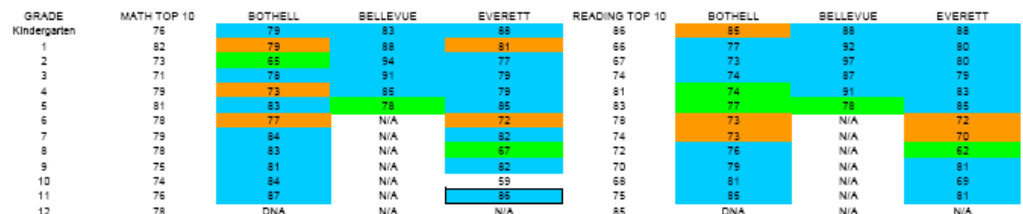

Mrs. Richardson's **Algebra II students** used yarn circles to represent Venn diagrams. Students sorted items by categories which helped to visualize and understand the overlapping concepts represented by the diagrams.

Preschool, Kindergarten, 1st grade and 2nd grade were able to view a giant crane from *Ness Cranes* this week. They were able to watch the operator maneuver the crane up close!

Congratulations to our **President's Award for Educational Excellence** recipients! 4th-12th grade students are selected based on grades (3.5+ GPA) as well as SAT scores.

4th grade

Hannah Campbell
Kyle Frolander
Jameson Gerdon
Hope Lackey
Jessica Orecchio
Hannah Reyes
Zach Wallace
(30% of the class)

5th grade

Alek Baumgartner
Rachel Berry
Blake Guidice
Connor Johnson
Eric Matson
Lauren Oke
Austin Schley
(33% of the class)

6th grade

Kylie Adamson
Taryn Leising
(12.5% of the class)

Middle School

Marjorie Castro
Kylie Cave
Andrew Hansen
Maria Kuk
Grace Lackey
Stephanie Lam
Krista Loutsis
Raelin Matson
Amanda Moore
Alyssa Orecchio
Dallas VanEss
(25% of the MS)

High School

Lauren Anderson
Emily Bergstrom
Shannon Campbell
Matt Cave
Johnathan Davis
Michan Harper
Shelby Leising
Ashley Maddox
David Moen
Michael Moore
Tia Orecchio
Kere Smith
(33% of the HS)

CEDAR PARK CHRISTIAN SCHOOLS 2007

5/29/2007 3:05 PM

Analysis of SAT Scores with Top 10% - Blue Ribbon

NOTES:

Take a look at your students' SAT scores! Our campus scored mostly in the top 10%! This is a remarkable testimony to the overall curriculum, teaching staff and ability of our students. This chart indicates that smaller environments can boost overall scores! Individual SAT scores will come home with your student's report card.