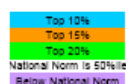

Cedar Park Christian School Everett Campus

6/8/2007

PMB 641, 13300 Bothell Everett Hwy, Mill Creek, WA 98012 ■ 425.337.6992 ■ Fax 425.357.9399 ■ www.cedarpark.org

SECONDARY NEWS

The graduating Class of 2007 formally invites you to attend Commencement Services Friday, June 8th 7pm in the Chapel

This is a wonderful ceremony celebrating our graduates and is a memorable time for students and parents of students of all ages. A commitment to Christian education through the high school years bears a great deal of fruit and Commencement is your chance to see this first hand.

Important Dates

6/11—Kindergarten Graduation
6/12—Elem. Field Day
6/13—MS Field Day
6/14—HS Field Day
6/15—last day of school, 11:30 dismissal, pizza sale

ALL SCHOOL NEWS

MS Field Day: June 13 from 12:30-3:00 at Lynnwood Ice Center. The MS ASB has worked hard all year to fundraise and will

pay for lunch, transportation and part of the rink fee. See the flyer sent home last week or the MS ASB website for details. Please make payment and return permissions slips in

the office.

Pizza by the slice: Pizza will be sold for a dollar a slice on the last day of school—June 15th.

A LOOK INSIDE THE CLASSROOM

Mrs. Grimes' **third grade students** performed skits this week for the younger grades.

Mrs. Maas' **preschool class** recited the Pledge of Allegiance on Spirit 105.3 this past Tuesday.

Mrs. Richardson's **Algebra II students** used yarn circles to represent Venn diagrams. Students sorted items by categories which helped to visualize and understand the overlapping concepts represented by the diagrams.

Preschool, Kindergarten, 1st grade and 2nd grade were able to view a giant crane from *Ness Cranes* this week. They were able to watch the operator maneuver the crane up close!